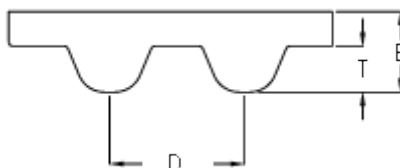

Data Sheet

Article number: 602932751015

Description: Gates timing belt POWERGRIP®
GTX 2310 14MX 20

Measures

D (Pitch)	= 14
Height B mm	= 10
Height T mm	= 6
Length	= 2310
Number of teeth	= 165
Type	= 2310 14MX 20
Width	= 20